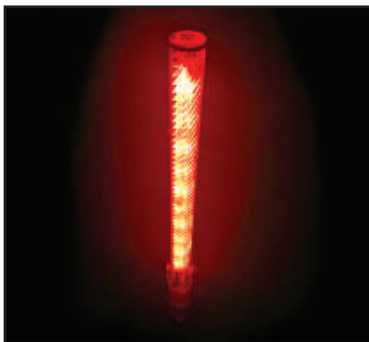

## LED TRAFFIC BATONS

### 12 Different LED Baton Styles Compact, Standard, & Heavy Duty

- › Equipped with high-visibility ultra-bright LED bulbs
  - provides substantial light in the darkest, foggiest conditions
- › Light bars feature both continuous and blinking modes
- › Lifespan of approximately 40,000 hours
- › Durable, lightweight, and reliable