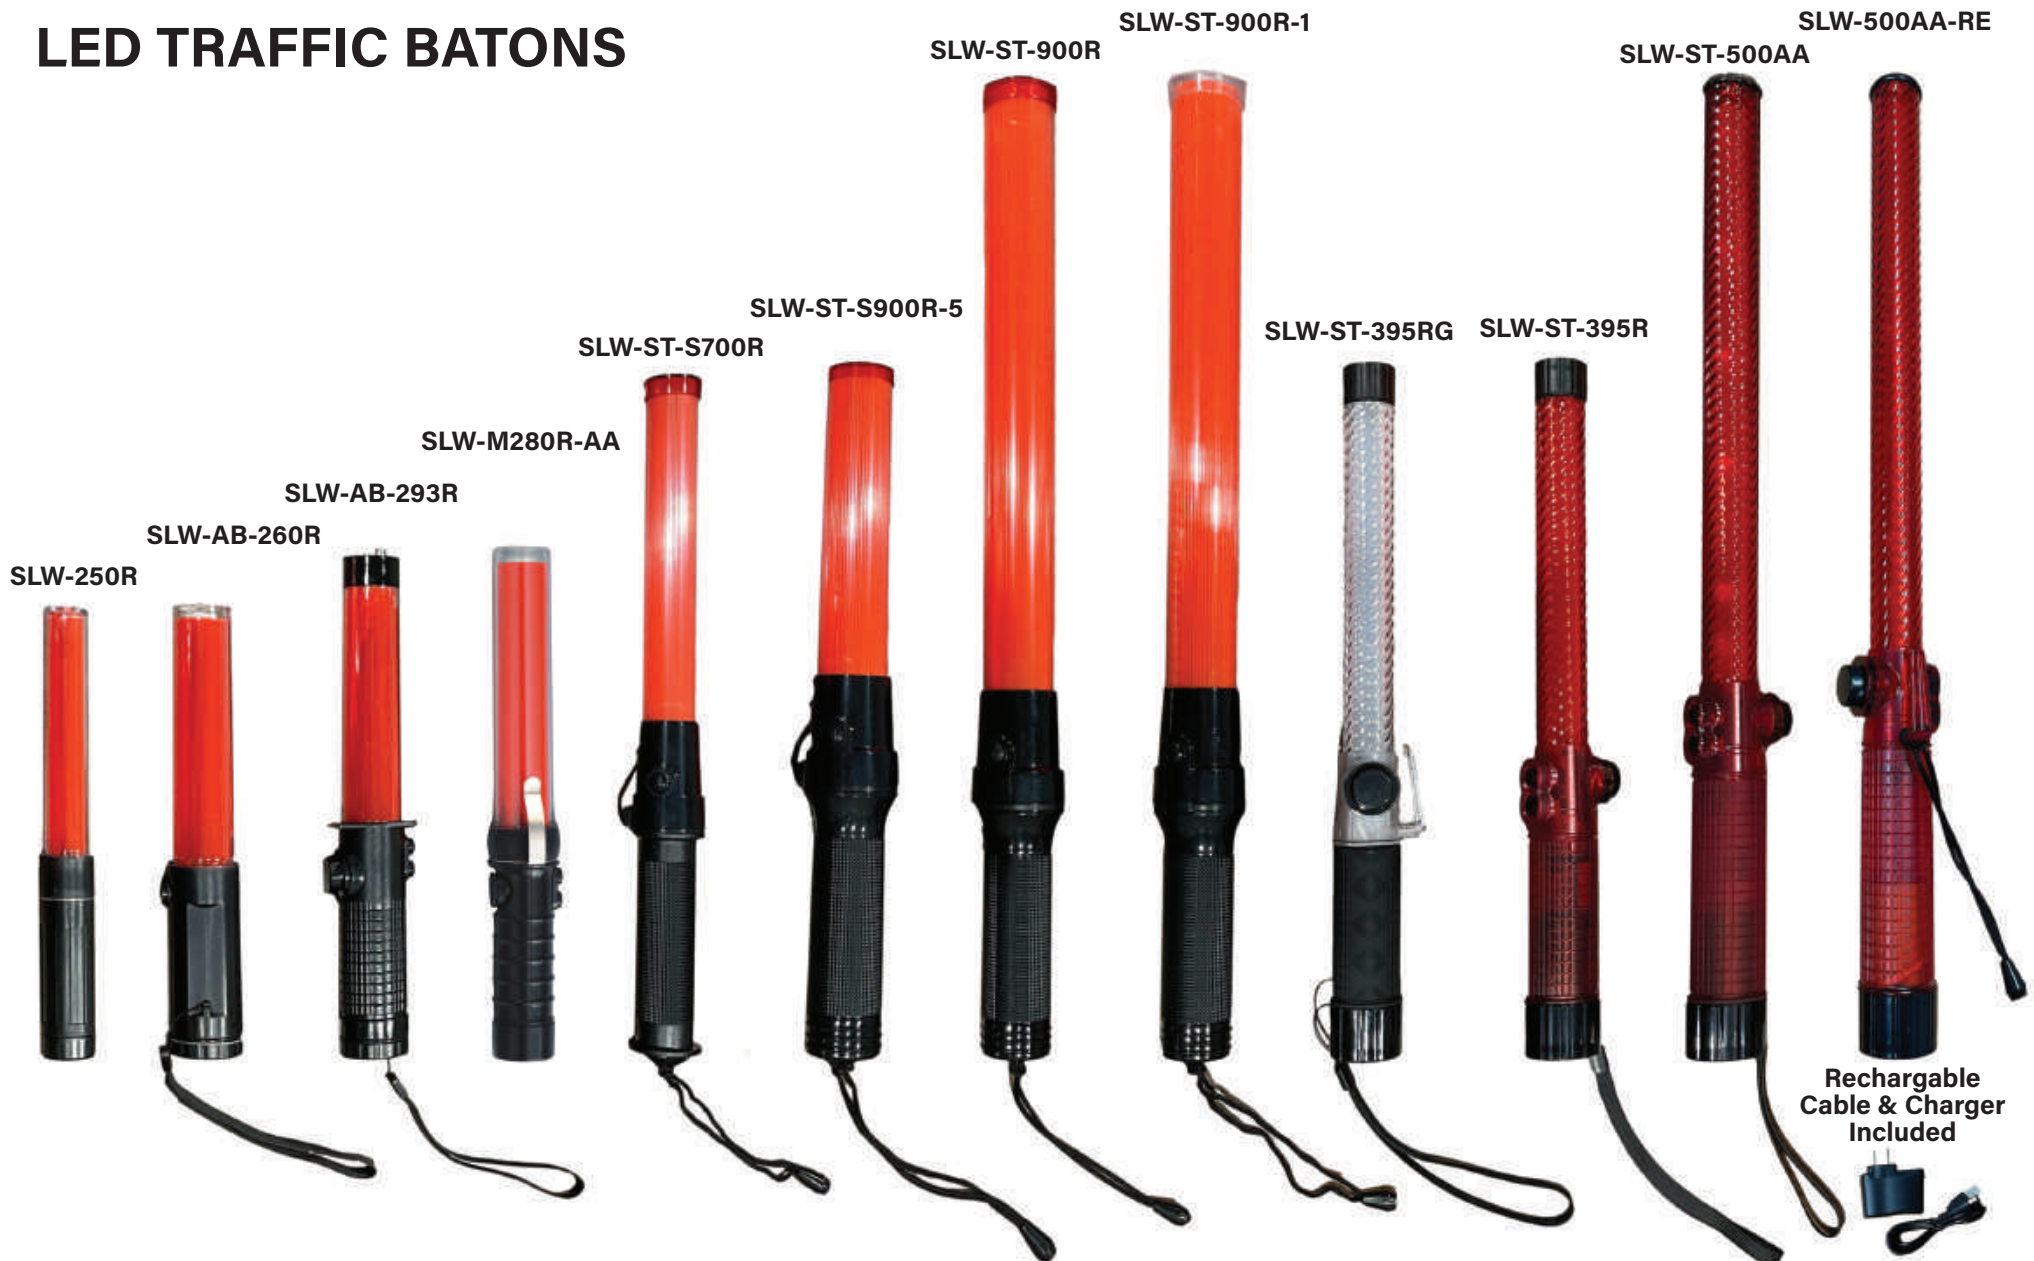

### 12 Different LED Baton Styles Compact, Standard, & Heavy Duty

- › Equipped with high-visibility ultra-bright LED bulbs
  - provides substantial light in the darkest, foggiest conditions
- › Light bars feature both continuous and blinking modes
- › Lifespan of approximately 40,000 hours
- › Durable, lightweight, and reliable

## LED TRAFFIC BATONS

**Baton Stand**

Compatible with:  
**SLW-M280R-AA**  
**SLW-ST-900R**  
**SLW-ST-900R-1**  
**SLW-ST-900R-5**  
**SLW-AB-293R**