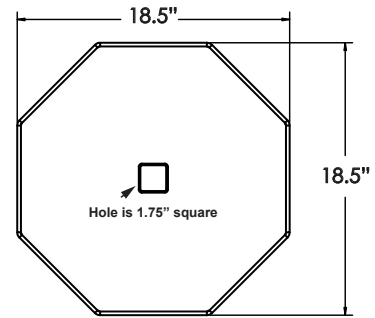

30 lb. base is 2.5\"H
60 lb. base is 5\"H