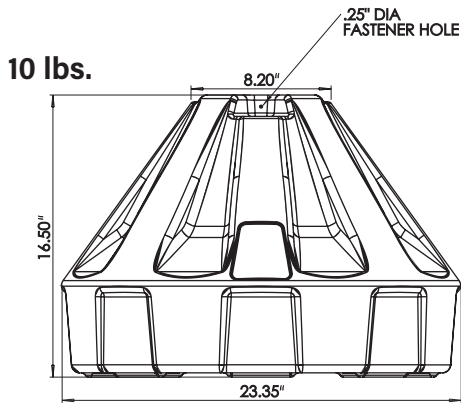

# PORTABLE SIGN POSTS SPECIFICATIONS

**Roll-A-Post 18**

30 lb. base is 2.5\"H  
60 lb. base is 5\"H

**Roll-A-Post 24**

3\" Diameter Wheels

**Roll-A-Post Hardware** (includes to attach sign)

- 1 ea. Hex Bolt Zinc 3/8 x 5
- 2 ea. Hex Bolt Zinc 3/8 x 2-1/2
- 2 ea. Washer 3/8
- 3 ea. Locknut 3/8-16
- 1 ea. Black Vinyl Cap for top of post