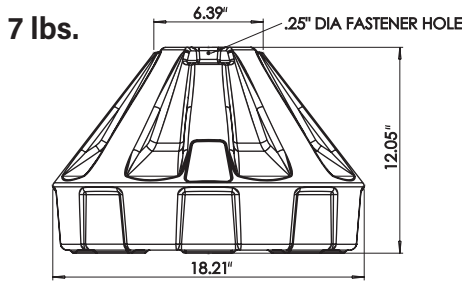

# PORTABLE SIGN POSTS SPECIFICATIONS

**Roll-A-Post 18**

30 lb. base is 2.5\"H  
60 lb. base is 5\"H

**Roll-A-Post 24**

3\" Diameter Wheels

**Roll-A-Post Hardware** (includes to attach sign)

- 1 ea. Hex Bolt Zinc 3/8 x 5
- 2 ea. Hex Bolt Zinc 3/8 x 2-1/2
- 2 ea. Washer 3/8
- 3 ea. Locknut 3/8-16
- 1 ea. Black Vinyl Cap for top of post