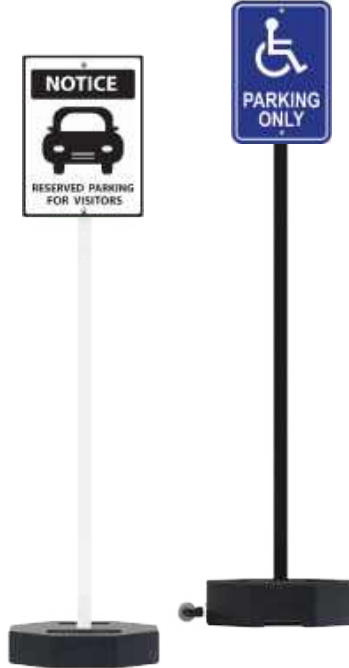

## PORTABLE SIGN POSTS WITH CUSTOM & READY MADE SIGNS

**Roll-A-Post™  
Plastic Base & Post**

**Recycled Rubber Base  
& Plastic Post**

### Square Post = Stable Signs No Twist or Wobble!

10X more contact  
between sign & post  
than with round post

Sign Sits Flat Against  
Square Post

Strong Plastic Post with  
Reinforcing Center Crossbars

### Power Post™ Plastic Sign Post

- › 60" or 72" long square post, available in white and black
- › Reinforced plastic square post is stronger and more stable than round
  - 15% greater wind resistance than round posts
  - 10 times more surface area contact between sign and post
  - no sign twisting on post, no post rotating in base
  - impact resistant post has reinforcing center crossbars
- › Lightweight and will never rust
- › Pre-drilled holes for multiple sign sizes

## Roll-A-Post™ Sign Post With Plastic Base

- ▶ Two base sizes, 18"W and 24"W  
18: use with signs 24" x 24" or smaller  
recommendation based on ballast of 80 lbs.  
24: use with signs 26"W x 38"H or smaller  
recommendation based on ballast of 150 lbs.
- ▶ Durable, thick walled plastic bases
  - no rust, dents, or cracking
- ▶ Wheels for easy relocation
  - sturdy plastic wheels come pre-installed
- ▶ Square plastic post eliminates sign twisting
  - available in white and black
  - no special bracket needed
  - cap for top of post included
- ▶ Withstands strong winds without tipping over when filled with sand
- ▶ Large fill and drain holes
- ▶ Lightweight plastic reduces shipping costs
- ▶ Hardware for attaching a sign included