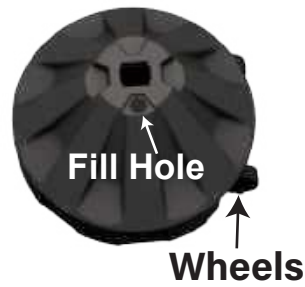

ROLL-A-POST™ PORTABLE SIGN POSTS

Roll-A-Post™ Sign Post With Plastic Base

- Two base sizes, 18"W and 24"W
  18: use with signs 24" x 24" or smaller
  recommendation based on ballast of 80 lbs.
  24: use with signs 26"W x 38"H or smaller
  recommendation based on ballast of 150 lbs.
- Durable, thick walled plastic bases
  - no rust, dents, or cracking
- Wheels for easy relocation
  - sturdy plastic wheels come pre-installed
- Square plastic post eliminates sign twisting
  - available in white and black
  - no special bracket needed
  - cap for top of post included
- Withstands strong winds without tipping over when filled with sand
- Large fill and drain holes
- Lightweight plastic reduces shipping costs
- Hardware for attaching a sign included

Roll-A-Post 18
18"W Black Base
60"L White Post