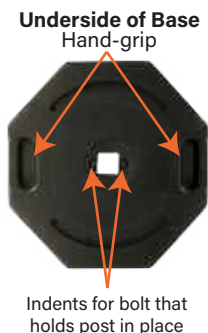

RUBBER BASE PORTABLE SIGN POSTS

Sign Post with Recycled Rubber Base

- Two base sizes, 30 lbs. and 60 lbs.
- Durable, thick, recycled rubber
- Won't chip, crack, or crumble
  - resistant to weather, oil, salt, moisture
  - UV light and temperature resistant
- Molded-in Hand-grips
- Optional wheels make signs easy to move
  - polyurethane lined wheels
  - durable and quiet
  - zinc plated hardware
- Square plastic post eliminates sign twisting
  - available in white and black
- Hardware for attaching a sign included