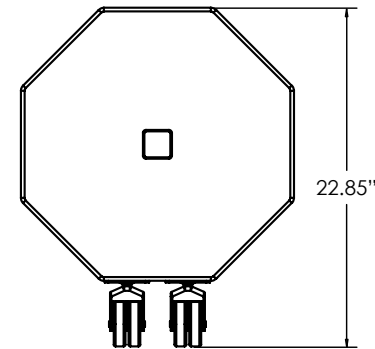

# PORTABLE SIGN POSTS SPECIFICATIONS

**Roll-A-Post 18**

30 lb. base is 2.5\"H  
60 lb. base is 5\"H

**Roll-A-Post 24**

3\" Diameter Wheels

**Roll-A-Post Hardware** (includes to attach sign)

- 1 ea. Hex Bolt Zinc 3/8 x 5
- 2 ea. Hex Bolt Zinc 3/8 x 2-1/2
- 2 ea. Washer 3/8
- 3 ea. Locknut 3/8-16
- 1 ea. Black Vinyl Cap for top of post