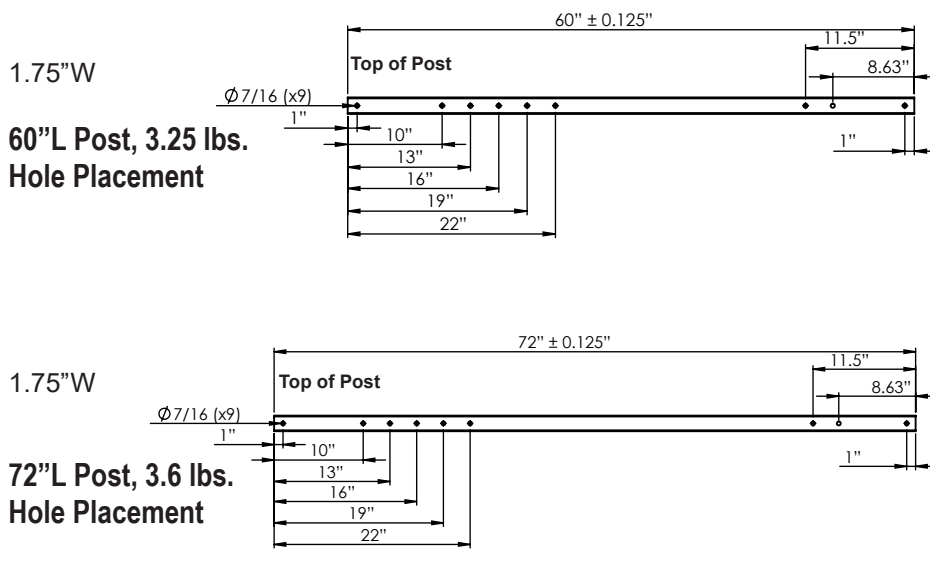

Square Plastic Post

Two Post Lengths: 60\" and 72\"

Hole To Use To Attach Post To Base	
Roll-A-Post 18	8.63\" from post bottom
Roll-A-Post 24	11.5\" from post bottom
Rubber Bases	1\" from post bottom