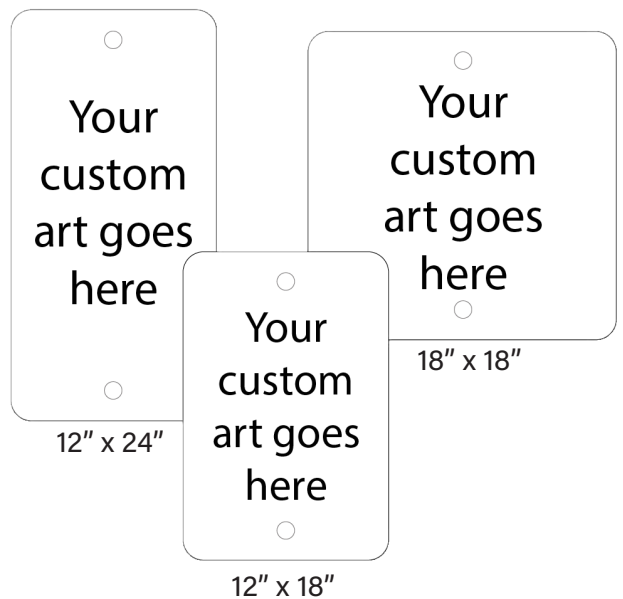

You Design & Provide Artwork